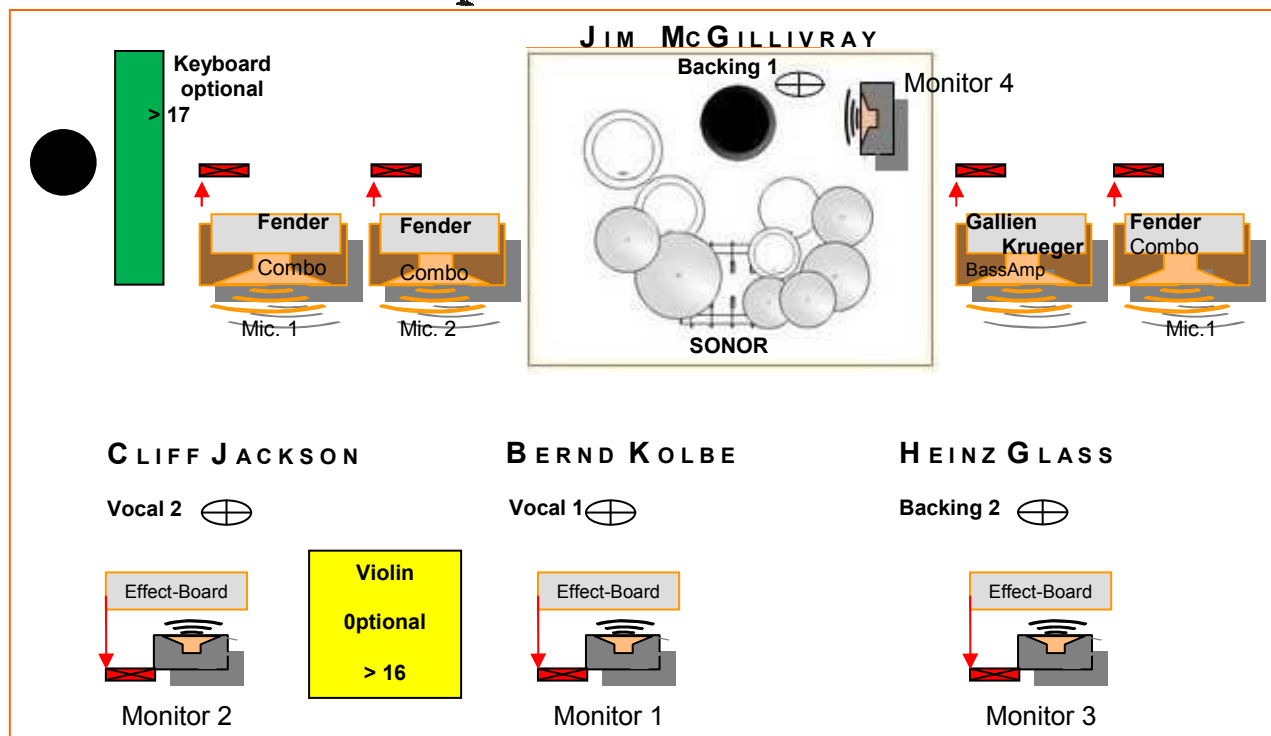

## Belegung:

01	Kick	Shure Beta 52 / AKG D112 o.ä.	Gate / Compr?
02	Snare Top	Shure SM57 / AKG D440 o.ä	
03	Snare Bottom ?	Wie Snare Top	Gate
04	Hi-Hat	Shure SM57	
05	Tom Rack	Shure SM57 / beta98 / ClipAKG C418	Gate
06	Tom Rack	Shure SM57 / beta98 / ClipAKG C418	Gate
06	Tom Floor	Shure SM57 / beta98 / ClipAKG C418	Gate
07	OverHead	Condens.	
08	OverHead	Condens.	
09	Bass Bernd Kolbe	DI-Box	Compr.
10	Guitar 1 Stereo Cliff Jackson	Shure SM57 / Audix D3 x2	
11	Guitar 2 Stereo Heinz Glass	Shure SM57 / Audix D3 x2	
12	Lead Vocals 1	Bernd Kolbe SM58	Compr.
13	Lead Vocals 2	Cliff Jackson SM58	Compr.
14	Backing Vocals 1	Jim McGillivray SM58	Compr.
15	Backing Vocals 2	Heinz Glass SM58	Compr.
16	Violin *)	Shure SM58 DI-Box	Compr.
17	Keyboard *)	Shure SM58 DI-Box	Compr.
<b>!Die von Epitaph belegten Kanäle dürfen nicht vom Vorprogramm genutzt werden!</b>			
<b>Abstimmung bei Soundcheck</b>			