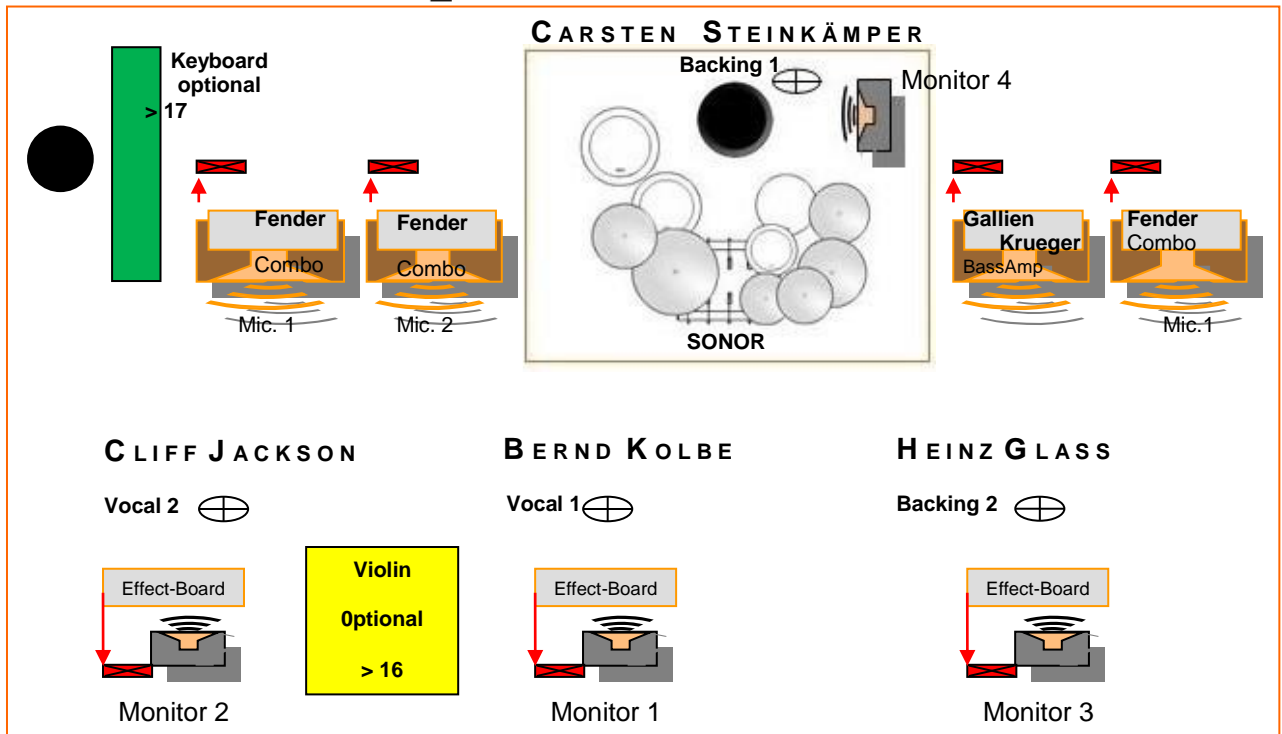

FIVE DECADES OF ROCK EPITAPH

Belegung:

01	Kick	Shure Beta 52 / AKG D112 o.ä.	Gate / Compr?
02	Snare Top	Shure SM57 / AKG D440 o.ä	
03	Snare Bottom ?	Wie Snare Top	Gate
04	Hi-Hat	Shure SM57	
05	Tom Rack	Shure SM57 / beta98 / ClipAKG C418	Gate
06	Tom Rack	Shure SM57 / beta98 / ClipAKG C418	Gate
06	Tom Floor	Shure SM57 / beta98 / ClipAKG C418	Gate
07	OverHead	Condens.	
08	OverHead	Condens.	
09	Bass Bernd Kolbe	DI-Box	Compr.
10	Guitar 1 Stereo Cliff Jackson	Shure SM57 / Audix D3 x2	
11	Guitar 2 Stereo Heinz Glass	Shure SM57 / Audix D3 x2	
12	Lead Vocals 1	Bernd Kolbe SM58	Compr.
13	Lead Vocals 2	Cliff Jackson SM58	Compr.
14	Backing Vocals 1	Jim McGillivary SM58	Compr.
15	Backing Vocals 2	Heinz Glass SM58	Compr.
16	Violin *)	Shure SM58 DI-Box	Compr.
17	Keyboard *)	Shure SM58 DI-Box	Compr.
!Die von Epitaph belegten Kanäle dürfen nicht vom Vorprogramm genutzt werden!			
Abstimmung bei Soundcheck			